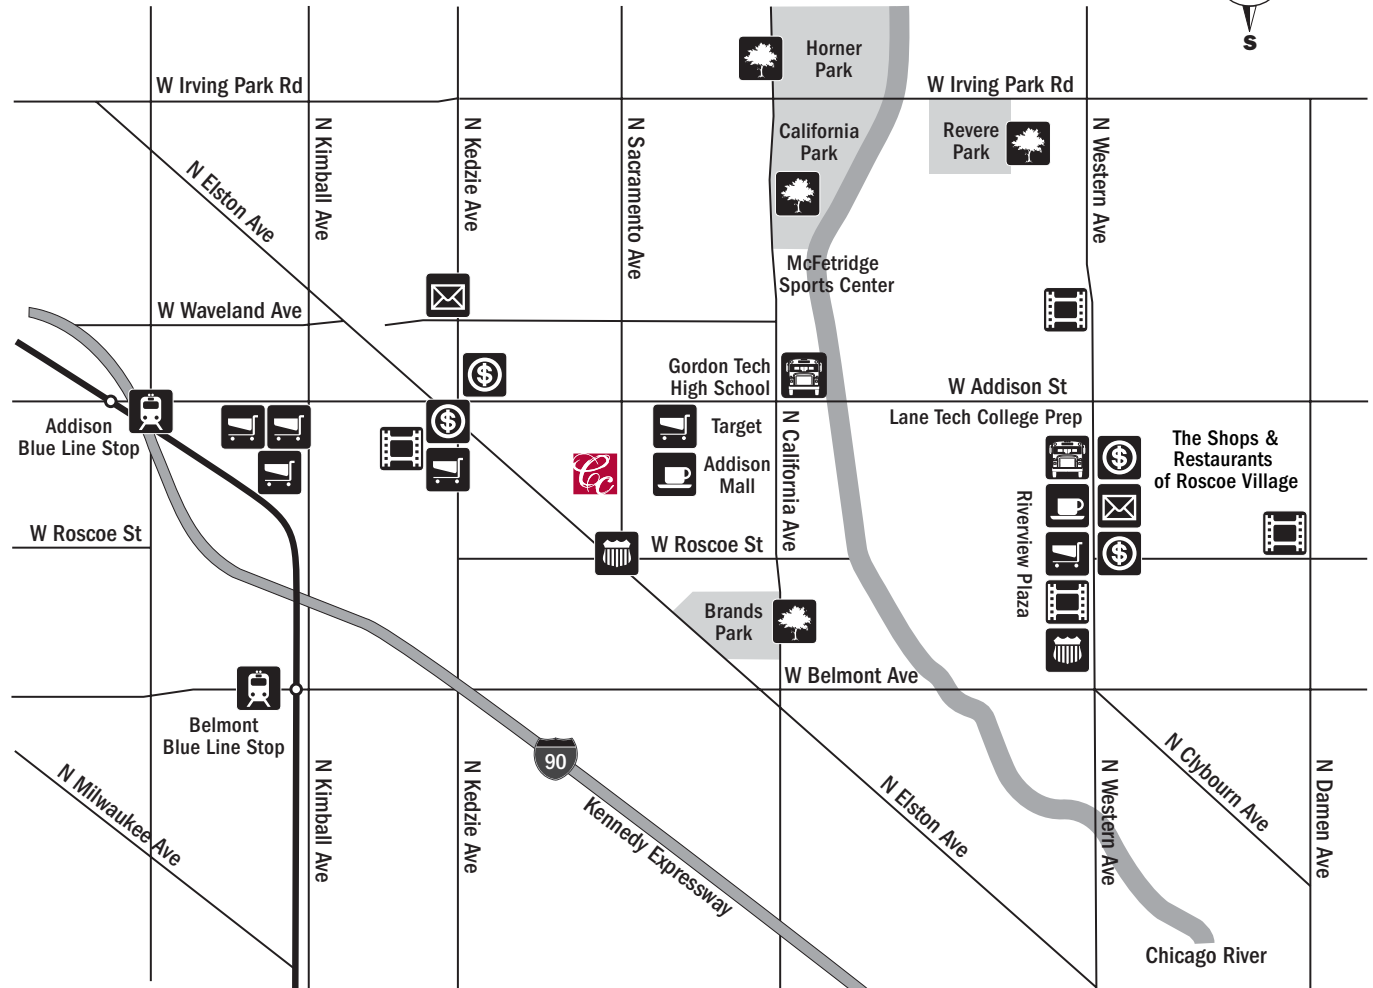

Entertainment

- Blockbuster Video
- The Shops and Restaurants of Roscoe Village
- Waveland Bowl

Shopping/Grocery

- Addison Mall
- CVS Pharmacy
- Dominick's
- FedEx/Kinko's
- Home Depot
- Jewel/Osco
- Kmart
- Riverview Plaza
- Target
- The Shops and Restaurants of Roscoe Village
- Walgreens

Transportation

- Blue Line
 - Addison Stop
 - Belmont Stop

Parks/Recreation

- Brands Park
- California Park
- Horner Park
- McFetridge Sports Center
- Revere Park

Schools

- Gordon Tech High School
- Lane Tech College Prep

CORNELIA COURT

Cornelia Court

Area Map

For more information, contact: 773.477.3030

Cornelia Court | 3001 W. Cornelia Ave. | www.corneliacourt.com